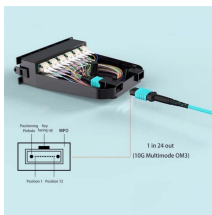

6503GTL Mini Power Box 6503GTL, Inlet 30A 250V, 4 Outlet 20A L5-20R Twist Lock CEP 6503GTL Temporary Power Distribution Box / Mini Portable Power Center. Inlet: 30A 240V L14-30P Plug with ...