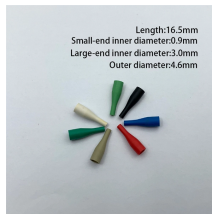

Watch the installation video of the Cold Shrink Termination CST for indoor and outdoor use up to 35 kV for IEEE standard networks. To support you in your projects, we added cold shrink solutions to our ...