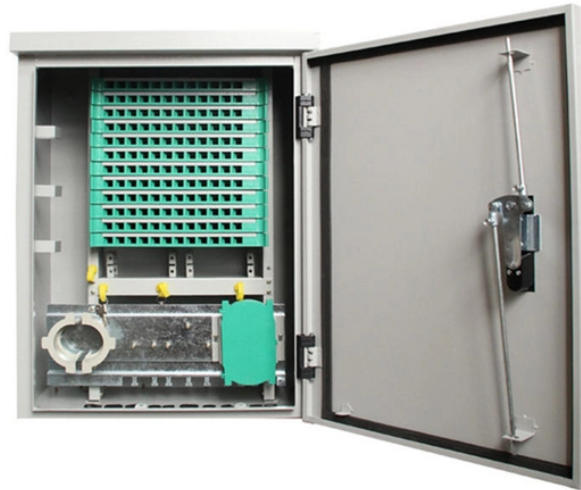

Price of 24-core optical fiber splicing

Price of 24-core optical fiber splicing

24 Core Fiber Optical Cable Joint Splice Closure, Find Details and Price about Distribution Box Terminal Box from 24 Core Fiber Optical Cable Joint Splice Closure - Ningbo Fibconet Communication ...

The cost of splicing fiber optic cables can vary significantly based on several factors, including the type of splice, the equipment used, the location of the job, and the expertise required.

Shipping cost not included. This small horizontal fiber splice closure is a compact and durable enclosure designed to protect and manage fiber optic splices in small-scale outdoor deployments, supporting ...

Available at a lower price from other sellers that may not offer free Prime shipping. Can orderly store fiber connector and remaining fiber, in which the storage disc can be up to four layers large capacity ...