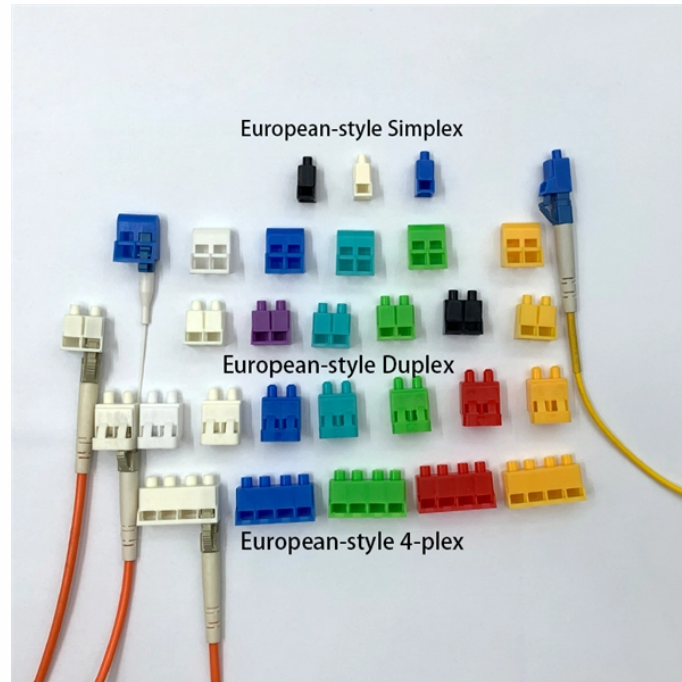

Price of Cable Tray Plug-in Tees

Price of Cable Tray Plug-in Tees

B-Line 4A-12-HT12 Horizontal Tray Tee, 12 in W Tray, 4 in H, 12 in Bend Radius, Aluminum SKU 501845 MFGR # 4A-12-HT12 \$1,168.95 /ea

Cable Protection (12) Sort By Show TCC-50100G 1/2", 3/4", 1", Hot Dip Galvanized, 360D Swivel, Rigid Conduit Cable Tray Clamp \$72.69 / EA Availability: 525 EA Add to Cart

Add to Compare EATON B-LINE 4A-24-12-HT24 TEE SECTION CABLE TRAY Stanion #4A2412HT24BLI MFG #4A-24-12-HT24 UPC #781011125639 UOMEA Factory Availability

Cable tray systems range from simple to highly customized, so it's a good idea to know what your application requires before you start shopping. Choose from basket style, snake trays, and solid or ...

Choose from our selection of cable trays, including over 850 products in a wide range of styles and sizes. Same and Next Day Delivery.

CleanTray Wireway right-angle installations for two 90-degree turns in frequent washdown areas. This 90-Degree Tee CleanTray, CT44TICSS item measures 4.00x4.00in with a material of SS304 finish ...