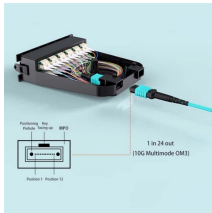

Mouser offers inventory, pricing, & datasheets for Fiber Optic Cables.