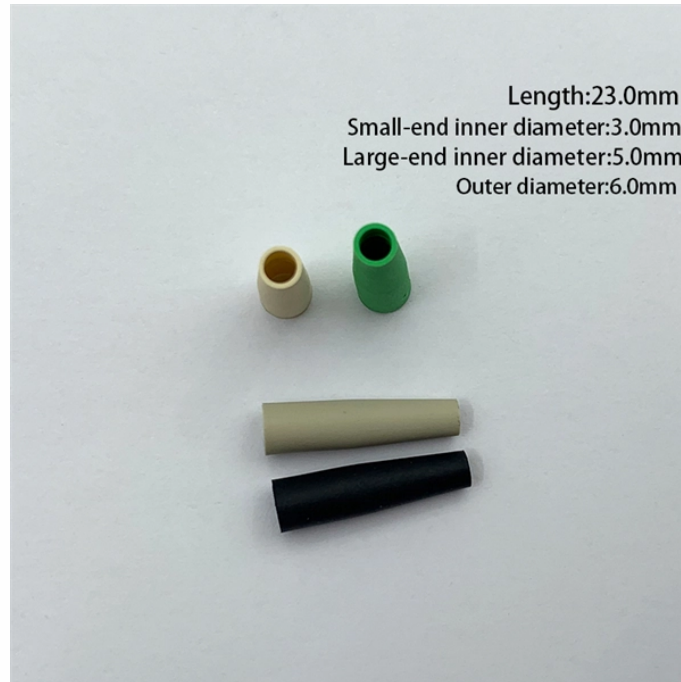

Price of Damaged Distribution Box

Price of Damaged Distribution Box

Typical hourly rates range from \$80 to \$180, with minimum callouts or inspection fees often applying. A straightforward replacement without major excavation might be completed in 2-4 ...