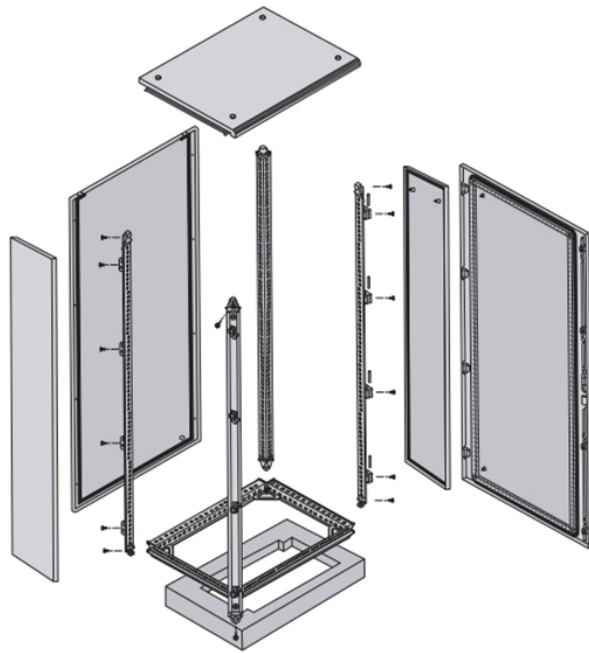

## Price of Large-Span Trough Cable Trays

Cable tray systems range from simple to highly customized, so it's a good idea to know what your application requires before you start shopping. Choose from basket style, snake trays, and solid or ...

When it comes to 24 in Cable Ladder Trays, you can count on Grainger. Supplies and solutions for every industry, plus easy ordering, fast delivery and 24/7 customer support.

Find various specifications of Trough Cable Tray at Shielden, we can provide you with better quality and best price!

Types of Large-Span Cable Trays Cable trays are essential components in modern industrial, commercial, and infrastructure applications. They provide robust support for insulated electrical ...

WBT Performance Cable Tray, Shaped 4"X8"X118", Pregalvanized. Provides optimal support for high-performance data cable, up to and including fiber optic, Cat 5e, Cat 6, Cat 6A, and Cat 7. UL ...

Shop Our Inventory Of Cable Tray Online. Graybar Is Your Trusted Distributor For Cable Tray And Fittings.

The Aluminum I-Beam Design Of Itray Is Perfect For Industrial Installations With Large Diameter Cables In Long Span Situations, Minimizing Total Tray Width and Creating A Smooth Transition Between ...