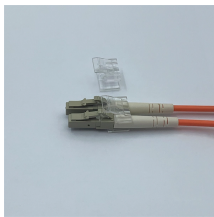

Price of Monaco E2000 Connector for Remote Monitoring

Overview

Online purchase and instant check out. Veurink's RV Center's Find My RV Parts division offers factory direct OEM parts for a wide range of Monaco motorhomes—including Dynasty, Signature, Diplomat, Knight, Cayman, and more. We're your trusted source for hard-to-find OEM Monaco RV parts, shipped direct from the factory or sourced through. E2000 fiber optic connector Kit and products are more and more used in the communication field because its good performance. one of the few fiber optic connectors featuring a spring-loaded shutter which fully protects the ferrule from dust and scratches.

Price of Monaco E2000 Connector for Remote Monitoring

We supply the E2000 connector, adapter and cable assemblies. The connector is a type of connector used to terminate optical fiber cables for telecommunications and networking applications.

The E-2000™ Connector offers a spring-loaded shutter mechanism that protects the ferrule end-face from scratches and dust while locking out potentially eye damaging laser radiation.

E2000/PC singlemode connector, zirconia ferrule, 125um fiber size, blue housing, 3.0mm blue boot
G010056 Availability: Ship around 2-4 weeks Unit: PC US\$10.30 Qty: Add to Quote

About this item Connector typ: E2000 Ferrule type: APC SM and MM connector can be used interchangeably, High interchangeability, High reliability Precision connection with sleeve Low ...

The E2000 optical fiber connector comes with a spring louver to protect the ferrule from external contaminants. And effectively prevent laser radiation from causing harm to the human body.