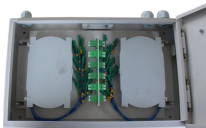

RSD Fiberglass Cooling Towers are both durable and economical, with stock models ranging from 5 to 500 tons. Total control teams with HVAC contractors to provide building automation systems, ...