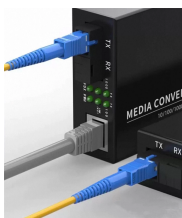

Our analysts track relevant industries related to the Nauru Commercial Vehicle Electric Power Distribution Box Market, allowing our clients with actionable intelligence and reliable forecasts ...

The XL-21 type low-voltage power distribution cabinet is an indoor wall-mounted, single-sided front-opening distribution device. Its basic structure is made of bent steel plates and welded angle steel.