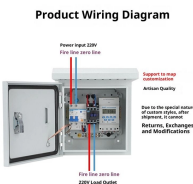

Pricing Nauru Utilities provides power, water and sanitation services at a fare price, with tariffs and fees tailored to suit every budget. Their competitive and reliable services ensure your home or business ...