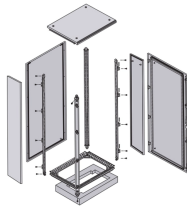

## Price of Railway Fiber Optic Connector Junction Box

Discover fiber optic junction box prices with IP65 waterproof ratings, ABS/PC materials, and FTTH applications. Compare competitive quotes.

This box is used as a termination point for the feeder cable to connect with drop cable in FTTH communication network system. It intergrates fiber splicing, splitting, distribution, storage and cable ...

Find your fiber optic junction box easily amongst the 67 products from the leading brands (HUBER+SUHNER, BOPLA, METZ CONNECT, ...) on DirectIndustry, the industry specialist for your ...

From adaptable DIN rail boxes to versatile DIN rail junction boxes and metal enclosures, OTRANS offers products that cater to every requirement, including weatherproof, plastic and metal options, as well ...

Get up to 24 fibers in one cassette. Snap into unused slots in your enclosure. This product replaces the JPM408A-R2. Accept up to 48 fibers housed within a 1U space. Get up to 12 fibers in one cassette. ...