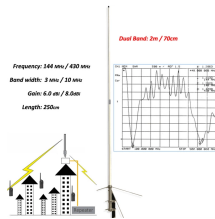

Fiber Optic Distribution Box, 12 Port Wall Mount Enclosure with 12 SC APC Adapters, Singlemode, FTTH, IP65 Waterproof Outdoor/Indoor Use - 9.45" x 8.66" x 2.56"

CEP # 6506-GU Temporary Power Distribution Box, GFCI. 50 AMP 250V INLET. OUTLETS: 1-50A 125/250V, 1- 30A 250V L6-30R, 6- 20A 125V GFCI, 5- 20R Straight Blade. Price/Each. Peace of Mind!

Explore the complete breakdown of distribution box costs, including safety features, scalability options, and operational benefits. Learn how to maximize your investment in electrical distribution systems.