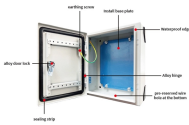

Price of Waterproof Distribution Box for Surveillance System

Price of Waterproof Distribution Box for Surveillance System

This housing / enclosure includes a 120VAC power module which makes it perfect to store the POE injectors for our wireless systems and network IP cameras. For example, this enclosure can be ...

ZCEBOX manufactures IP65 & IP66 waterproof distribution boxes for outdoor and industrial applications. Built with durable materials, CE & ROHS certified. Contact us for custom solutions!

Buy Lorex Home Improvement Outdoor Security Camera Junction Box, Waterproof Electrical Box for Mounting Bullet or Dome Surveillance Cameras - White with fast shipping and top-rated customer ...