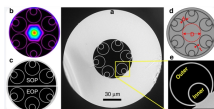

Durable, waterproof CCTV camera distribution boxes for reliable surveillance. Efficient power supply solutions for multiple cameras. Shop from trusted suppliers now!