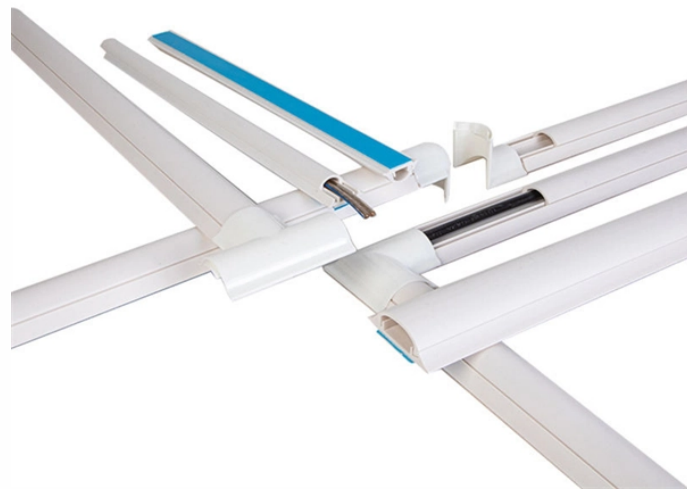

### Overview

This Chassis Protector slaps on top of your stock 3S/BOOST Granite™ or Vorteks™ chassis to add an extra layer of durability and protect your stock chassis. They're easy to swap out with just a few screws. Chassis Armor is the ultimate protective finish for vehicle frames, underbodies, and structural components. Powered by our advanced Body-Liner Flex Paint technology, it delivers uncompromising durability with built-in flexibility, shielding your chassis from the harshest conditions on and off the. The best chassis armor for vehicles provides essential protection against road debris, rocks, and other hazards that can damage the undercarriage. Have one to sell?

Oops! Looks like we're having trouble connecting to our server. material made of stainless steel materials, SCX10 III axial links with high clearance, environmentally friendly,, harmless to the human body, axial Wraith metal body. Located in Tulsa OK, Poppy's Patina is widely know as the Original Wipe-On Clear Coat for classic cars and trucks. It seals your patina in UV protected coat. After dozens of data measurements and samples, it is laser-cut, installed and matched in-situ.

Exquisite Appearance: The chassis armor features exquisite workmanship, small ...

This Chassis Protector slaps on top of your stock 3S/BOOST Granite™ or Vorteks™ chassis to add an extra layer of durability and protect your stock chassis. They're easy to swap out with just a few screws.

94 Camaro 2x3 tube chassis, Ladder bar, A arm, 2490 pounds, 9 inch 5.13 gear, disc brakes, 388 Dart heads 215 runners, Dart intake, Rupert 950 alcohol carb, power glide with pro ...

Each Vehicle Armor Kit comes with installation instructions, and can be shipped direct to your door. Vehicle Armor Kits have many advantages: low cost, lightweight, easy to install.