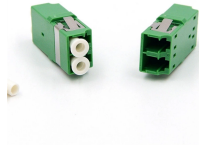

Price of brickwork for outdoor electrical distribution boxes

Price of brickwork for outdoor electrical distribution boxes

Check out our electrical work pricing guide to calculate the costs to install or repair light fixtures, outlets, switches, fans, electrical panels, and wiring.

\$400 is probably going rate for a trade to come and do it since likely includes weatherproof box and drilling through the wall (masonry bits are pretty expensive if you don't have ...

One-piece IN BOX™ is the low-profile, recessed electrical box for exterior use in a variety of applications.