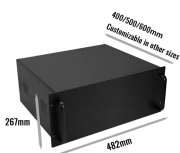

As a less-expensive alternative to conduit, and a stronger alternative than wire basket, and superior to generic tray, the Snap Track cable tray system saves on labor and reduces total installed costs.