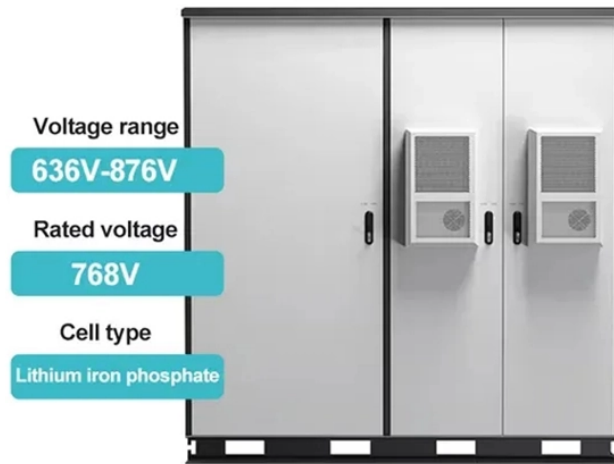

Protection of Distribution Box Housing

Protection of Distribution Box Housing

MOLLOM 2 Way Circuit Breaker MCB Distribution Protection Box with DIN Rail, IP65 Waterproof, for Indoor and Outdoor Add to cart

What Does a Distribution Box Do? A Distribution Box, commonly known as a DB Box, serves as the central point for safely distributing electrical power from a main supply to multiple downstream ...

Choosing the right distribution box involves balancing safety, practicality, and cost. By understanding the key features, optimal configuration, types of circuit breakers, and additional ...