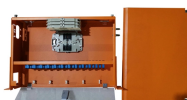

Choosing the right cover plate for electrical boxes is essential for safety, aesthetics, and long-term durability. This guide highlights top-rated options that fit common 4-inch and 1-gang ...