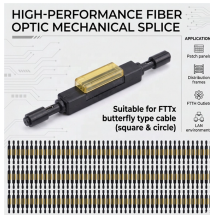

A large assortment of floor box cover plates for wood and concrete applications in round, square, and rectangular sizes that install on top of the box protecting the ...

Our temporary electrical covers are recyclable and made in the USA from transparent PVC material that is water-resistant, puncture-resistant, and flame-retardant. Combine safety, durability, and ...