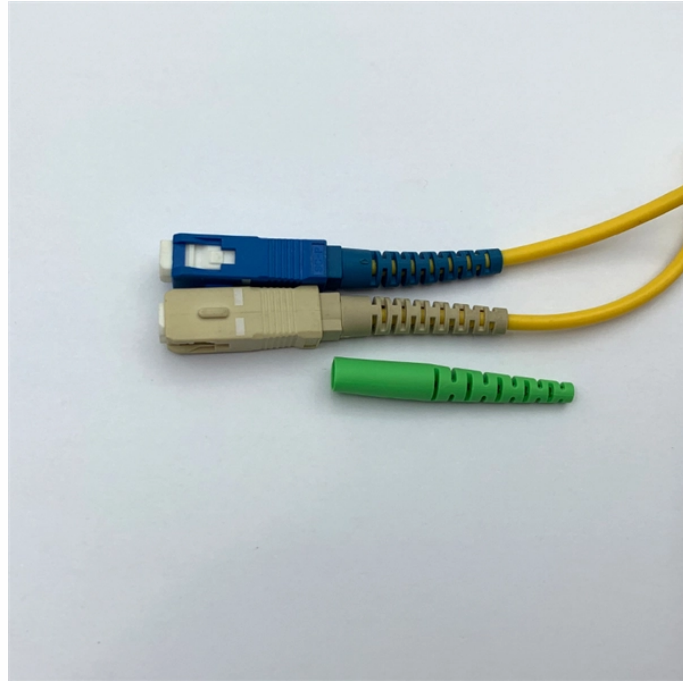

Qatar Warranty Data Center Cold Aisle 47U