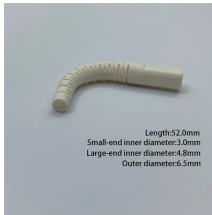

Enter the dimensions of the cable tray, the desired fill ratio, and the diameter of the cables to calculate the cable tray capacity. This calculator helps determine the maximum number of cables ...

Calculate cable tray sizing and fill capacity based on tray dimensions, cable diameter, number of cables, and maximum fill percentage per electrical code. Determine whether cables fit within safe fill limits.