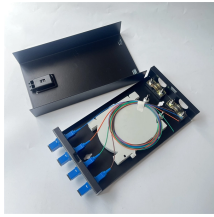

## Rack Fiber Optic and Switch Connections

Lfiber's rackmount fiber optic switch functions by selectively switching a light signal delivered through an optical fiber or an integrated optical circuit to another. In essence, the switch is the control for ...

No optical to electrical conversion between the fiber connections, no mirrors or substrates, and no power required, resulting in a Failsafe Network Switch. Extremely low loss, low back reflection, and infinite ...

ToR architecture generally places a network fiber switch in every rack to connect easily with every other device in the rack. The in-rack network switch, in turn, connects to aggregation ...

Choose from our comprehensive range of 1x2, 1x4, 1x8, 1x12, 1x16, 1x24, 1x32, 1x64, and 1x128 fiber optical switches, to experience the reliability and efficiency of GLSUN rack-mounted fiber optic ...

Often, fiber enters the structure to a centralized rack or data room where it is connected to a modem. The modem connects to a network switch which connects each remote point (rooms, floors, ...

This guide explains how to properly install and organize fiber networking equipment inside a rack mount enclosure, covering engineering principles such as backplane architecture, ...