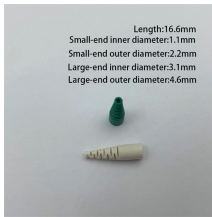

Rack-mounted 12-port fiber optic patch panel sc

Rack-mounted 12-port fiber optic patch panel sc

Xunsomten-12 Singlemode 12 Port SC-APC Rack Mount Enclosure Box & Splice Trays Fiber Cables Kit, 12 Core LGX Loaded Patch Panel Box fits for 19" Racks Cabinet (Include Pigtail & Couplers)

AZE's 12 Port, Rack Mount, Adapter Plate is the size of a 1RU 19" panel, and is loaded with 12 SC Simplex Adapters. This face plate meets all applicable standards and can be fitted with any custom ...