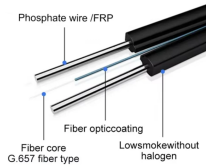

Geist PDU Rack Mount Power Strips are built to order and ship within 6-8 weeks. Click below to order, or call 1-800-590-8610. Geist 50A power distribution units (PDU) are rated for 208V - 250V and are ...