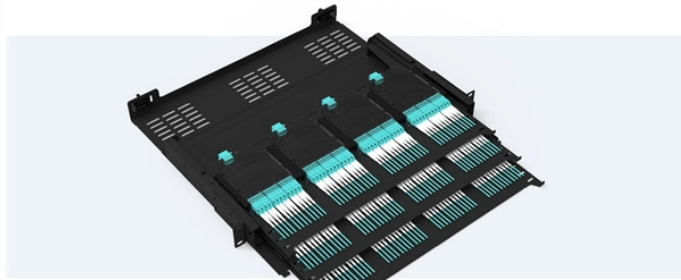

### Pre-Terminated Patch Panel

- Standard 19" width
- Max 144 fibers in 1U
- Ultra-High Density Ready

Dual-rail, easy install & maintain

Lightweight ABS MPO cassette

Premium sheet metal with matte coating

## Rack-mounted DC power distribution unit retail

The DP-0042 is a DC Power Distribution Unit (PDU) specifically designed for the DeskPi Rackmate, featuring 7 channels suitable for both desktop and rack-mount ...

Discover Eaton rack PDUs for small business network closets to large data centers. Select a rack PDU to fit your IT needs.

The DP-0042 is a DC Power Distribution Unit (PDU) specifically designed for the DeskPi Rackmate, featuring 7 channels suitable for both desktop and rack-mount installations.

The DCDC-48-24 is a 2U rack mount DC-to-DC converter power supply that is capable of 1000 watts of power. It has isolated inputs and outputs, so it can be used in positive ground installations.

Geist PDU Rack Mount Power Strips are built to order and ship within 6-8 weeks. Click below to order, or call 1-800-590-8610. Geist 50A power distribution units (PDU) are rated for 208V - 250V and are ...