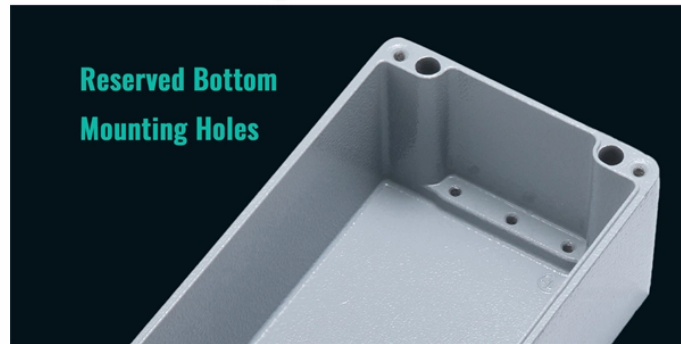

Railway Composite Cable Tray

IP65 / IP67 Sealing Design

Reserved Bottom
Mounting Holes

Railway Composite Cable Tray

Made from the highest quality pultruded materials, our Fiber Reinforced Polymer (FRP) cable tray is extremely durable and resistant to chemical attack, with a proven record of performance in the most ...

GRP standard span cable tray and fittings are pressed from glass reinforced polyester resin, using hot moulding technology and facilitating the manufacture of smooth intricate shapes.

Our wind certification report provides you with list of acceptable B-Line series cable tray supports, fittings and covers based off of the environmental conditions, cable loading, and type of cable tray in your ...