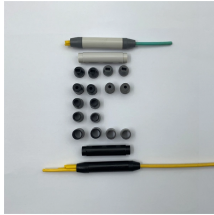

Our GRP cable trays provide outstanding resistance to corrosive environments, extreme temperatures, and heavy loads, ensuring reliable and durable protection for your cables.