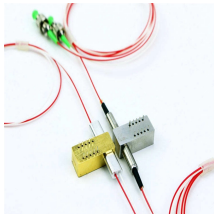

Microsoft is offering about 7% of its US workforce the option to retire early, the latest attempt by a major tech firm to downsize while ramping up artificial intelligence investments.