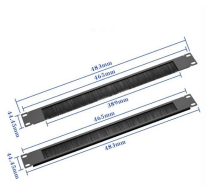

The RBOPM-500 is one of the best available Optical Power Meters on the market, using highest quality photodiodes and allowing user to custom define up to 10 ...

In order to ensure the accuracy of power measurement at any wavelength within the range of 850nm~1650nm, Dimension Technology has accurately calibrated light sources of different ...

The RBOPM-500 is one of the best available Optical Power Meters on the market, using highest quality photodiodes and allowing user to custom define up to 10 measuring wavelengths.

Choosing the wrong wavelength can result in immediate link failure, unstable performance, or insufficient optical margin. The three dominant SFP wavelength categories—850 ...

The EXFO EPM-102X is a handheld optical power meter designed for testing and troubleshooting fiber optic networks at 850nm wavelength. It provides accurate power measurements in dBm and mW, ...

Here's a comprehensive guide to the 15 best optical power meters for fiber techs in 2025, offering expert insights and reviews to help you find the perfect tool for your needs.