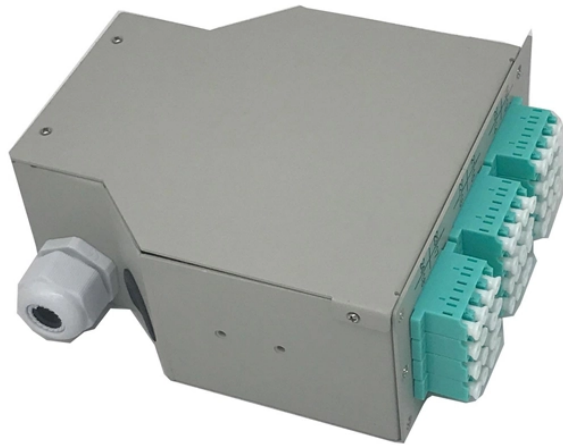

Recommended Fireproof Cable Trays in New Zealand

Recommended Fireproof Cable Trays in New Zealand

Available in a range of cable laying depths and widths, we will have a solution that works for your project. Stocked in a range of Pre-Galv and Hot Dip Galv finishes, FDG Cable Support Products can ...

Shop a wide range of cable trays and cable baskets at RS NZ. Explore stainless steel, mesh, rolled edge options and more for your cable management needs.

Treadwell's EXduro™ range delivers high-performance FRP cable trays, ladders, and supports, designed to thrive where traditional metal systems fail. Built for Australia's and New Zealand's ...

Cable trays and conduit through a concrete wall from 120mm. Protecta FR Board 60mm 2-sided to both sides of wall.

Shop online, or at one of our New Zealand-wide stores today.

Stern Cable Trays offer strong, easy-to-install cable management for electrical & data cabling. Durable steel trays for commercial & industrial projects. Buy online now from Equip Supply New Zealand.