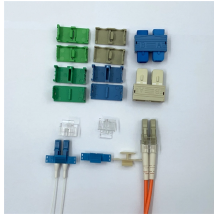

Shop a wide range of cable trays and cable baskets at RS NZ. Explore stainless steel, mesh, rolled edge options and more for your cable management needs.

Treadwell's EXduro™ range delivers high-performance FRP cable trays, ladders, and supports, designed to thrive where traditional metal systems fail. Built for Australia's and New Zealand's ...

Cable trays and conduit through a concrete wall from 120mm. Protecta FR Board 60mm 2-sided to both sides of wall.

Shop online, or at one of our New Zealand-wide stores today.

Stern Cable Trays offer strong, easy-to-install cable management for electrical & data cabling. Durable steel trays for commercial & industrial projects. Buy online now from Equip Supply New Zealand.