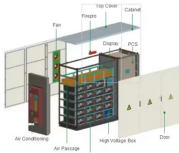

Explore how 5G base stations are built—from site planning and cabinet installation to power systems and cooling solutions. Learn the essential components, technologies, and challenges ...