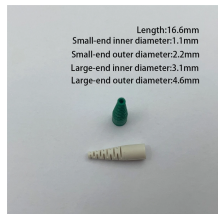

Explore all types of cable trays—ladder, perforated, basket, solid, and channel. Learn their uses, materials, pros, cons, and key differences.