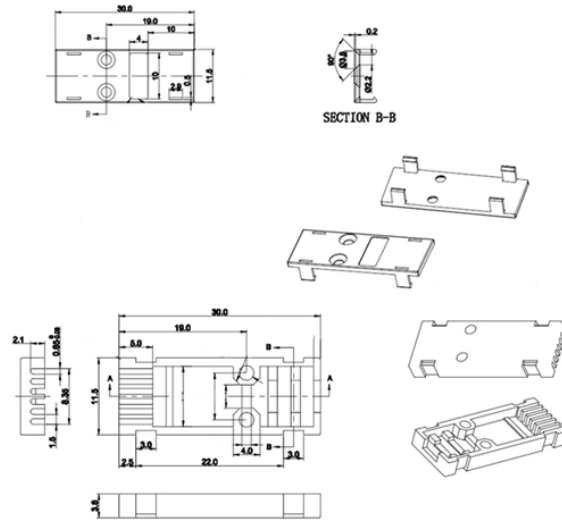

## Required dimensions for the distribution box

## Required dimensions for the distribution box

Linkwell offers a wide range of electrical box dimensions, so you can always find the right fit for your industrial or commercial project. Tip: Always measure your space before you install your box.

Amphenol LTW's distribution boxes facilitate efficient cable management, easy installation with pre-wired configuration, and provides a centralized distribution point for M8 and M12 connectors.

In this guide, we will delve into the various dimensions of septic distribution boxes, including standard sizes, material considerations, and factors influencing their design.