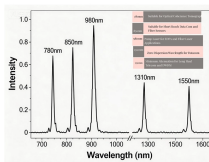

In the retroreflective mode, a light path is established between the sensor and a special reflector. A target is detected when it breaks the light beam. Typical retroreflective sensors provide a longer ...