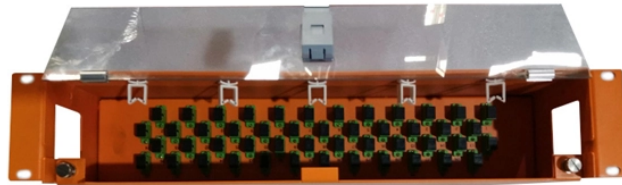

# **Romania RoHS Optical Line Terminal QSFP-DD**

## Romania RoHS Optical Line Terminal QSFP-DD

Romania is a country in southeastern Europe whose national capital is Bucharest.

QSFP-DD cages are fully backwards compatible, providing an upgrade path from existing QSFP solutions - allowing an economical path to upgrade to 112G operations.

QSFP-DD Interconnect System enables faceplate density equal to the current 2x1 QSFP form factor, but with 8-lane ports. In other words, a total of 256 differential pairs with 32 ports delivers double-lane ...