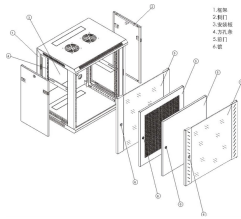

Rooftop Large Character Wiring Distribution Box

Rooftop Large Character Wiring Distribution Box

This rooftop box is perfect for outdoor events or furniture requiring access to power, eliminating the need for extension cords along the decking surface and providing greater flexibility in ...

These weatherproof power distribution cabinets feature NEMA 3R weatherization, versatile wiring, wall or pole mounts, an extremely compact form factor, and configurable DIN-rail branch breakers.

Legrand - On-Q 30 Inch Media Enclosure, WiFi Electrical Box, Cable Management Box for Distribution of Networking Service, Recessed Media Box Lets Signal Through, White, ENP3050NA

The box is designed to be installed flush alongside rooftop pavers and features a hinged top cover that allows access to 2-gangs of devices. The internal outlet box can be rotated upwards to allow for easy ...

The RJ rooftop junction box with flashing provides a safe, secure, and NEMA 4X watertight solution for the Solar installer to penetrate the roof for attic runs and make the proper wire connections.

Contact Us