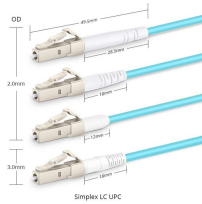

Rooftop Large Character Wiring Distribution Box

Rooftop Large Character Wiring Distribution Box

This rooftop box is perfect for outdoor events or furniture requiring access to power, eliminating the need for extension cords along the decking surface and providing greater flexibility in ...

These weatherproof power distribution cabinets feature NEMA 3R weatherization, versatile wiring, wall or pole mounts, an extremely compact form factor, and configurable DIN-rail branch breakers.

Legrand - On-Q 30 Inch Media Enclosure, WiFi Electrical Box, Cable Management Box for Distribution of Networking Service, Recessed Media Box Lets Signal Through, White, ENP3050NA

The box is designed to be installed flush alongside rooftop pavers and features a hinged top cover that allows access to 2-gangs of devices. The internal outlet box can be rotated upwards to allow for easy ...

The RJ rooftop junction box with flashing provides a safe, secure, and NEMA 4X watertight solution for the Solar installer to penetrate the roof for attic runs and make the proper wire connections.

Contact Us