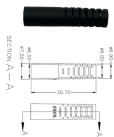

Cabinet Armor offers removable cabinet covers featuring pressure-sensitive adhesive for protecting installed cabinetry. Available in sizes like 32" x 60", choose options that fit your specific protection ...