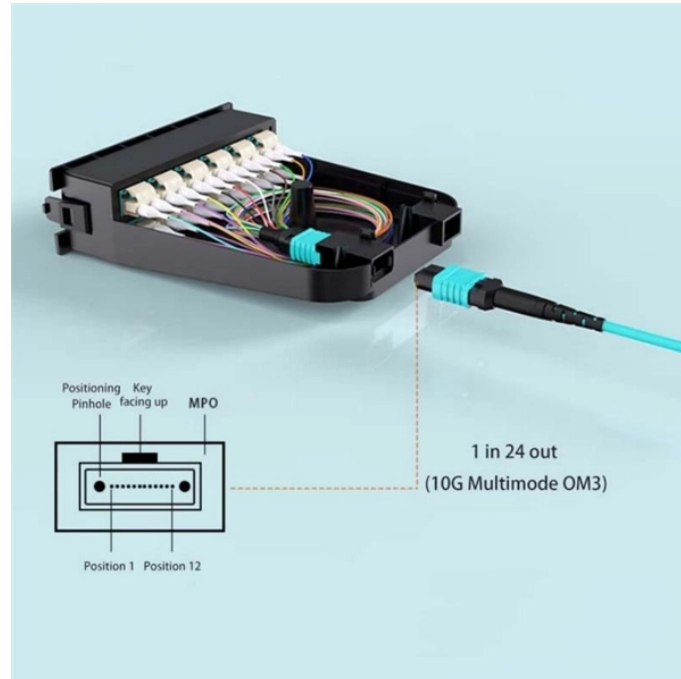

Rwanda MPO Fiber Optic Adapter Contact Information

Overview

Designed for next-generation connectivity, these multi-fiber ferrule assemblies are ideal for high-density backplane and printed circuit board (PCB) applications in advanced data and telecommunications systems. Product Model MPO/MTP SC-Type Fiber Adapter, MPO/MTP Optical Fiber Connector UP-DOWN Single Multimode Universal Coupler Product Description MPO Adapter is a small device used to connect fiber-optic cables with MPO connector, MTP is a high performance MPO connector engineered for better mechanical and. List of top verified Cabling and Fibre Optics Companies in Kigali, Rwanda, near me. Last updated May 2026 Innovative solutions for electrical and digital needs. Unlock the full database with advanced filters and visible emails inside Data Hub — Free Trial available. No credit card required Search. Leading Telecom Infrastructure Contractor in the Region. Please Complete The Form Established in 2011, TEPA ENGINEERING is a prominent player in East African telecom infrastructure, specializing in fiber optic networks for both wired and wireless solutions. Reliable Electrical & Power Solutions for Every Need Smart Security for a Safer Future At PAK Agencies Kigali Ltd., we are a leading. Designed to unleash high-speed data center capabilities, MPO Cable Assemblies and

Adapters use high-density MTP and MPO-style connectors to deliver streamlined connectivity, high port density, superior loss performance and simplified maintenance for the high-bandwidth networks of tomorrow.

Rwanda MPO Fiber Optic Adapter Contact Information

MPO Adapter Standard flanged and flangeless types, SC footprint compatibility, and MT-MPO adapters designed to support flexible connectivity, ensuring reliable performance, easy installation, and ...