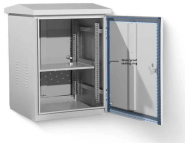

We have a track record of giving our customers access to a big variety on the Giganet Patch Panels products line, speedy delivery and excellent service. Talk to our customer service agents today on ...