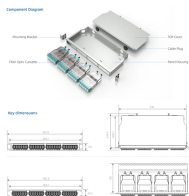

Patch panel 48Ports 72,000 RWF Add to cart Add to wishlist Compare Quick View

Patch Panel UTP 24 ports RJ45 cat. 6 Solid and resistant terminations for copper cabling featuring connectors with gold contacts from a minimum of 3 mm 50 micro-inches