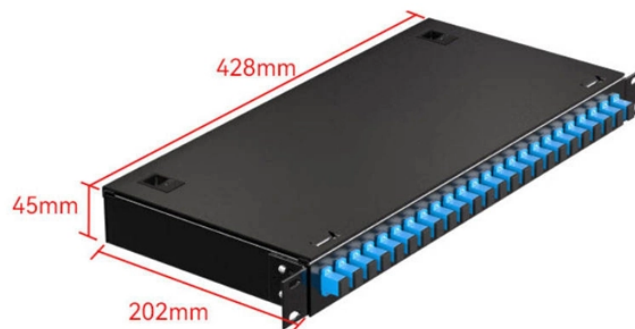

Rwanda Network Electronic Patch Panel Price Quote