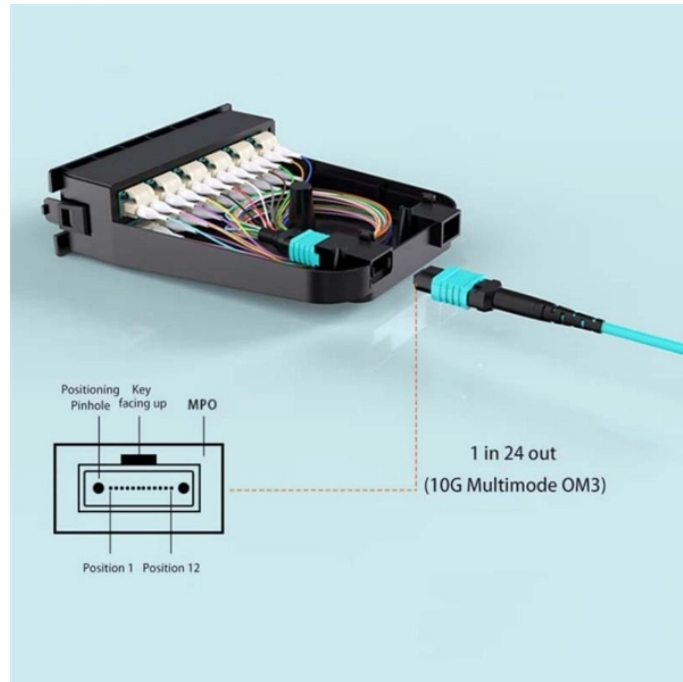

Rwanda QSFP28 Optical Module 800G

Rwanda QSFP28 Optical Module 800G

Provides an overview of Rwanda, including key dates and facts about this east African country.

Rwanda is a relative small landlocked, hilly country in Central Africa, located south of the Equator and east of Lake Kivu, one of the African Great Lakes. It is bordered by Burundi, the Democratic Republic ...

Equipment equipped with QSFP-DD ports supports backward compatibility with existing QSFP+, QSFP28, and QSFP56 modules. This feature ...

Rwanda, officially the Republic of Rwanda, is a landlocked country in East Africa. Known as the "Land of a Thousand Hills" for its high elevation and rolling terrain, its geography is dominated by ...

The 800GBASE-DR8 OSFP Optical Transceiver Module is designed for 800GBASE Ethernet throughput up to 500m over singlemode fiber (SMF) with MPO-16 connectors. This ...

The QSFP28 (Quad Small Form-Factor Pluggable 28) transceiver is a compact optical module designed for high-speed data communication at 100 Gbit/s. The “28” designation refers to the ...