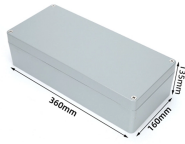

Cable trays - Cable trays, screw connection.

Description SKS 60 = heavy-duty cable tray system with 60 mm side height. Magnetic shield insulation without cover 20 dB, with cover 50 dB. The cable tray, type SKS, should also be used for the ...

Description: CABLE TRAY SKS SKS 130 FT SKS cable tray, perforated, 110x300x3000, hot dip galvanized steel, DIN EN ISO 1461 Cable tray SKS 110 ...

Discover cable trays, screw connection from OBO Bettermann & find the right solution for your project! OBO - Your supplier for electrical installation

This document provides technical specifications for SKS cable tray systems. It lists various models of the SKS cable tray that differ in width, thickness, weight, and ...

CABLE TRAY SKS SKS 120 FT Cable tray SKS 110 FT. SKS 110 = heavy-duty cable tray system with 110 mm side height. Magnetic shield insulation without cover 20 dB, with cover 50 dB. Categories: ...

SKS 60 = Heavy-duty cable tray system with 60 mm side height. Magnetic shield insulation without cover 20 dB, with cover 50 dB. The cable tray, type SKS, should also be used for maintenance of ...

The RKS Magic, SKS Magic and MKS Magic cable trays offer a technical, purist interior. Thanks to their patented plug connection, their installation is simple and the cable trays can be used in a variety of ...