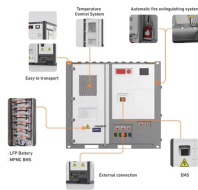

SKS cable trays

Units per package:: 3 m. KTS cable support systems - OBO BETTERMANN. Thank you for your interest in our products; we hope the delivery time indicated is to your convenience. These delivery times are ...