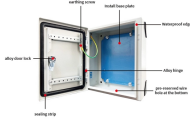

Safety railings and cable trays

Safety railings and cable trays

Streamline cable management with our cable trays and fittings. Browse our selection for reliable, durable options tailored to your project requirements.

Our cable trays are made of first-class stainless steel (AISI 316 and AISI 304) that prevents corrosion and ensures a good level of resistance. Cable trays from SILTEC are available with a length of 3000 ...

Selecting the right tray helps improve safety, heat dissipation, cable life, and ease of maintenance across industrial and commercial projects. Below are the top 7 types of cable trays and ...

Explore sheet steel and wire mesh cable tray for robust cable management. Ideal for various environments, ensuring safety, efficiency, and durability.

Explore the one-stop shop for innovative, fast, and dependable cable management systems including wire mesh tray, ladder cable tray, prefab assemblies, fasteners, and assemblies.

Safety Rail Source® is the industry leader in OSHA compliant fall protection solutions for roof edges, skylights, roof hatches, ladders and more.