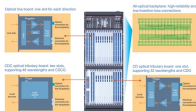

The work covered under this section consists of
the furnishing of all necessary labor, supervision,
materials, equipment, tests and services to install
complete cable tray systems as shown on the ...