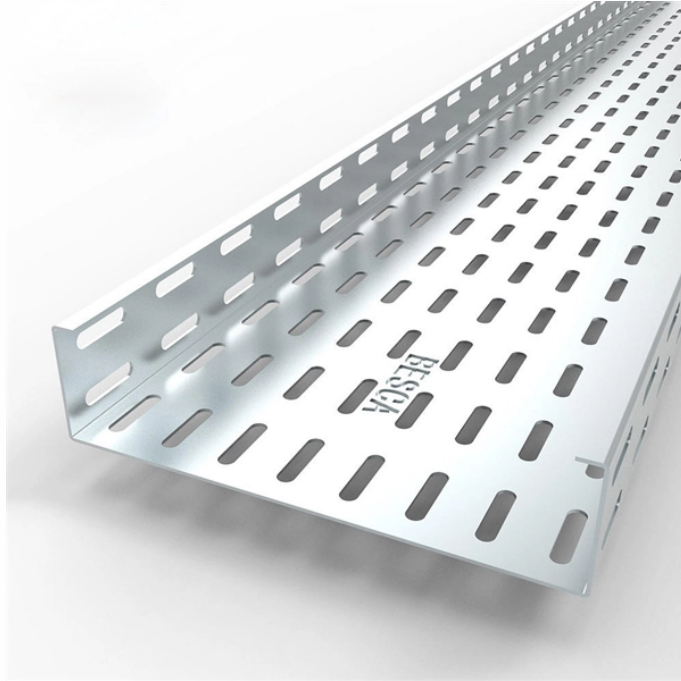

# San Marino DAC High-Speed Cable NRZ

The same 200G, 400G and 800G PAM4 connectors used in these cable assemblies are also available as transceivers. Typical applications include data centers requiring reliable, low latency, high-quality ...

High-speed Volex Direct Attach Copper (DAC) cables deliver reliable, energy-efficient data transfer for data centers. Customizable, tested and ready to deploy.

Learn how direct-sampling RF digital-to-analog converters (DACs) enable new high-speed cable infrastructure applications.

The 200G QSFP-DD DAC cable contains 16 high-speed copper pairs, each operating at data rates of up to 25Gb/s of NRZ signals. It is compliant with QSFP28 MSA and supports the SFF-8636 compliant ...

Mellanox® direct attach copper (DAC) passive cable assemblies are high speed, cost-effective alternatives to fiber optics in InfiniBand EDR 100Gb/s applications. Based on the QSFP28 electrical ...