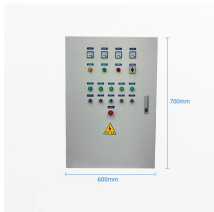

With a coil voltage of 230 V AC, this device meets the needs of modern electrical installations and is effective in reversing functions. It regulates the flow of electricity to motors and other devices to ...