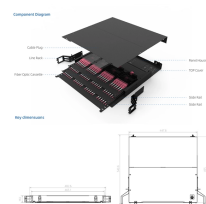

By isolating the cold aisle, containment reduces unintended mixing of cold supply air with hot exhaust air, maintaining uniform, predictable temperatures across all racks.

Cool Shield™ products provide customers with versatile, turnkey aisle containment systems for new or existing critical spaces. Our offerings range from a single row in a server room to entire data center ...