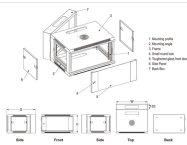

Side mounting ears of the distribution box

Side mounting ears of the distribution box

Steel outlet box accessories are for use with various Crouse-Hinds series steel outlet boxes. Accessories include: grounding devices and clips, clamps and mounting ears, switch box supports ...

PDU Cables offers a variety of options that facilitate elevated mounting positions including beam and pedestal clamps, mounting bolts, brackets and mounting ears attached through the backs of boxes.

Break off plaster ears offer depth adjustment, allowing the receptacle to sit flush with the wall surface even when the box is slightly recessed. The ears contribute to grounding continuity in ...

Choose from our selection of electrical box brackets, including mounting adapters, mounting brackets, and more. Same and Next Day Delivery.

Answer: Installing an electrical receptacle box using Madison Bars is a simple method for mounting gangable metal electrical boxes with ears in a wall.

Steel 2-3/4 in. deep gangable 3 x 2 switch box includes mounting ears, (4) 1/2 in. side knockouts and (1) 1/2 in. bottom knockout for use with conduit.

Easy Installation: Switch box support are designed to be easily installed without any complicated steps. Determine the direction of the switch clip before use, then put them in and finally bend the mounting ...