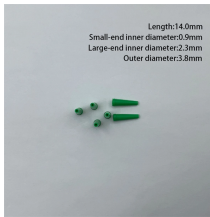

Side mounting ears of the distribution box

Side mounting ears of the distribution box

Steel outlet box accessories are for use with various Crouse-Hinds series steel outlet boxes. Accessories include: grounding devices and clips, clamps and mounting ears, switch box supports ...

PDU Cables offers a variety of options that facilitate elevated mounting positions including beam and pedestal clamps, mounting bolts, brackets and mounting ears attached through the backs of boxes.

Break off plaster ears offer depth adjustment, allowing the receptacle to sit flush with the wall surface even when the box is slightly recessed. The ears contribute to grounding continuity in ...

Choose from our selection of electrical box brackets, including mounting adapters, mounting brackets, and more. Same and Next Day Delivery.

Answer: Installing an electrical receptacle box using Madison Bars is a simple method for mounting gangable metal electrical boxes with ears in a wall.

Steel 2-3/4 in. deep gangable 3 x 2 switch box includes mounting ears, (4) 1/2 in. side knockouts and (1) 1/2 in. bottom knockout for use with conduit.

Easy Installation: Switch box support are designed to be easily installed without any complicated steps. Determine the direction of the switch clip before use, then put them in and finally bend the mounting ...