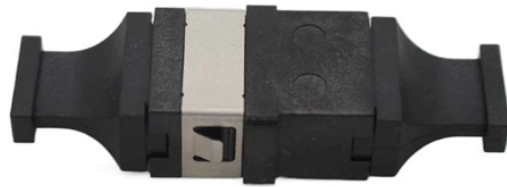

Sierra Leone Cabling and Fiber Optic Cable Direct Sales

Sierra Leone Cabling and Fiber Optic Cable Direct Sales

6Wresearch actively monitors the Sierra Leone Fiber Optical Cable and Cable Assembly Products Market and publishes its comprehensive annual report, highlighting emerging trends, growth drivers, ...

The deployment of submarine fiber cable in Sierra Leone in 2009 led to an increase in Internet penetration which now stands at 46% utilization, as shown in Table 4, with broadband data supplied ...

Products in Sierra Leone FIBER OPTIC TOOL BOX
HSV FIBER OPTIC TOOL BOX JETFIBER X4+ fusion
splicer