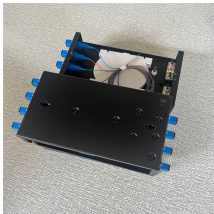

FDB-48 Series 48 ports Fiber Distribution Box, also called Splitter Distribution Box or Fiber Terminal Box, can be used in FTTH projects and is suitable for corridor, basement, room, and building's outer ...

In this article, we will delve into the world of fiber optic distribution boxes - what they are, their importance, types, installation process, advantages, common challenges, maintenance ...

Small size, lightweight, pleasing in appearance. With max fiber capacity 12-144cores, 12-144 adapter output, available for the installation of FC,SC,ST,LC adapters.

Light and compact, it's ideal for connecting and protecting FTTH fiber cables. The FDB-48 Series 48-port Fiber Distribution Box is suitable for FTTH projects and can be used in corridors, basements, rooms, ...