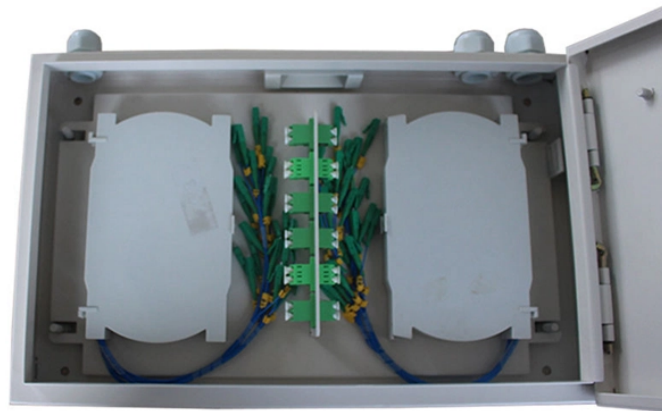

Simulated power distribution box installation equipment

Simulated power distribution box installation equipment

Here at acumen labware we have crafted many simulative experiments based on real time situations being faced by electrical transmission and distribution engineers so that they are completely ...

The Temporary RV Power Outlet is factory-assembled and factory-tested. It comes to the construction job site ready to use with no need to assemble individual parts, saving installation time.

Whether you're planning an event or managing backup power in case of outages, our team of experts can find the right power distribution rental equipment for you.

Circuit diagram design and simulation software offering all the Electrical component symbols required to create and simulate your IEC & NEMA electrical systems.

Each has its own unique standards and application guidelines, and one facet of good power system design is the knowledge of when to apply each type of equipment and the limitations of each type of ...

Thousands now Design and Draft their own Installation projects who never thought they could. Single Line drawings fully marked up, no drafting experience required!

The company's product lineup includes load break switches, indoor dry type transformers, vacuum circuit breakers, and prefabricated power distribution units for installation in different environments.