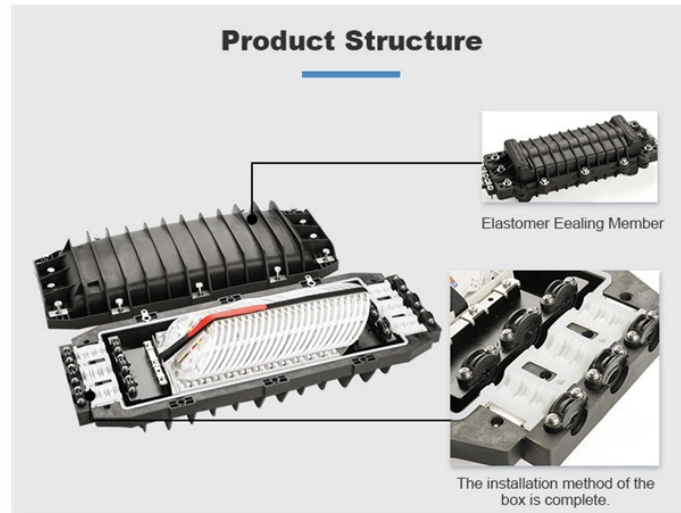

Single-core fiber optic access switch

Single-core fiber optic access switch

Discover fiber switches designed for reliable network connectivity. Browse 10G, 2.5G, and gigabit options to expand your bandwidth.

These component-style fiber-optic prism optical switches utilize moving prisms between fixed collimator pairs, which allows bi-directional switch operation independent of data rate and signal format.

Small office/home office (SOHO) applications typically use a single Fiber Switch or an all-purpose converged device, such as a residential gateway to access small office/home broadband services ...

We offer solutions that provide seamless transmission and conversion from Ethernet media to multimode or singlemode fiber. Our Ethernet network switches with fiber ports comes in managed or ...

The Model 6250 utilizes SMF (Single Mode Fiber), which supports long-distance transmission with minimal signal loss. Single Mode Fiber is well suited for campus, outdoor, secure, and mission ...

Along with the higher bandwidth, the Cisco MDS 9124V switch supports ease of configuration and management, detailed and in-depth performance insights, and automation ...

The Model 6250 utilizes SMF (Single Mode Fiber), which supports long-distance transmission with minimal signal loss. Single Mode Fiber is well suited for ...