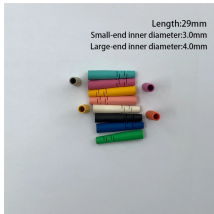

Choose from a wide array of cable tray products designed by MonoSystems, the leader in cable management equipment.