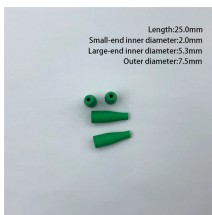

WIDIA ceramic inserts offer exceptional performance and versatility in a wide range of applications and exhibit remarkable hardness, heat resistance, and wear properties.