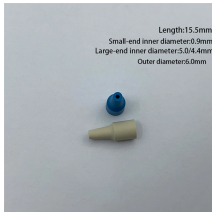

This decorative Over-the-Door Hook with Ceramic Insert from Home Decorators Collection helps keep everything in place. It hangs over ...

The inserts are designed with multiple cutting edges so they can be rotated after use to reveal a new, sharp edge. Ceramic Inserts | MSC Direct offers quality Turning Inserts at a great value. Find ...