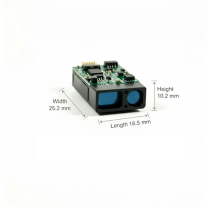

The pre-assembled box-type substation (European type) is a compact and fully integrated electrical distribution unit designed to optimize power supply in urban and industrial ...