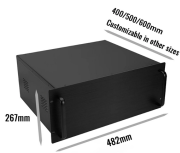

Smart power distribution box with router

Smart power distribution box with router

SPAN Panel is a smart electrical panel designed to modernize your home energy system by completely replacing your existing panel. With SPAN, you can control and monitor every circuit in your home ...

We have designed new 32CH smart distribution panel, it's very powerful, it have 32 channel relay output, 6 digital input ports, ethernet + Tuya WiFi + ESP32 module, work with...

What is a Smart Electrical Panel? A smart electrical panel is an advanced electrical distribution system that combines traditional circuit protection with intelligent monitoring, control, and ...

Get free shipping on qualified Smart Home Enabled Power Distribution products or Buy Online Pick Up in Store today in the Electrical Department.

The NETIO PowerPDU 4PS is a smart, rack-mountable power distribution unit with four individually switchable power outputs for precise control over connected devices.

Legrand - On-Q 30 Inch Media Enclosure, WiFi Electrical Box, Cable Management Box for Distribution of Networking Service, Recessed Media Box Lets Signal Through, White, ENP3050NA

This versatile box is specifically designed for convenience outlets, switch boxes, or small junction boxes, making it a popular choice for exposed work applications.